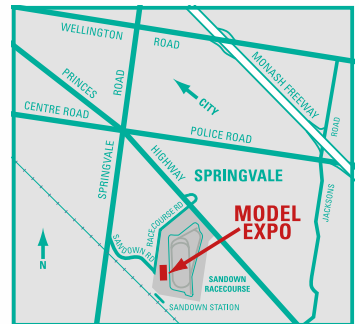

THE AUSTRALIAN MODEL EXPO

2017

THE AUSTRALIAN OPEN
PLASTIC & SCALE MODEL CHAMPIONSHIPS

JUNE 10-12 2017

WHAT IS MODEL EXPO 2017?

Model Expo 2017 is a showcase of everything that encompasses plastic modelling. A national open plastic model competition is conducted during the Expo and covers all categories including aircraft, military models, cars, trucks and sci-fi. Junior and intermediate modellers are also catered for. Kit distributors and retailers will show latest releases along with model club displays.

VENUE

Sandown Entertainment Centre,
Sandown Racecourse, Princes Highway,
Springvale, Melbourne 3171
Melway Map 80, Ref C10.
Entry is from Princes Highway.

COMPETITION ENTRIES

Friday, 9 June 5pm – 9pm
Saturday, 10 June 9am – 12pm
Adults – \$5.00 first model, then \$3.00 for each additional model
Junior/Intermediate – \$3.00 per model